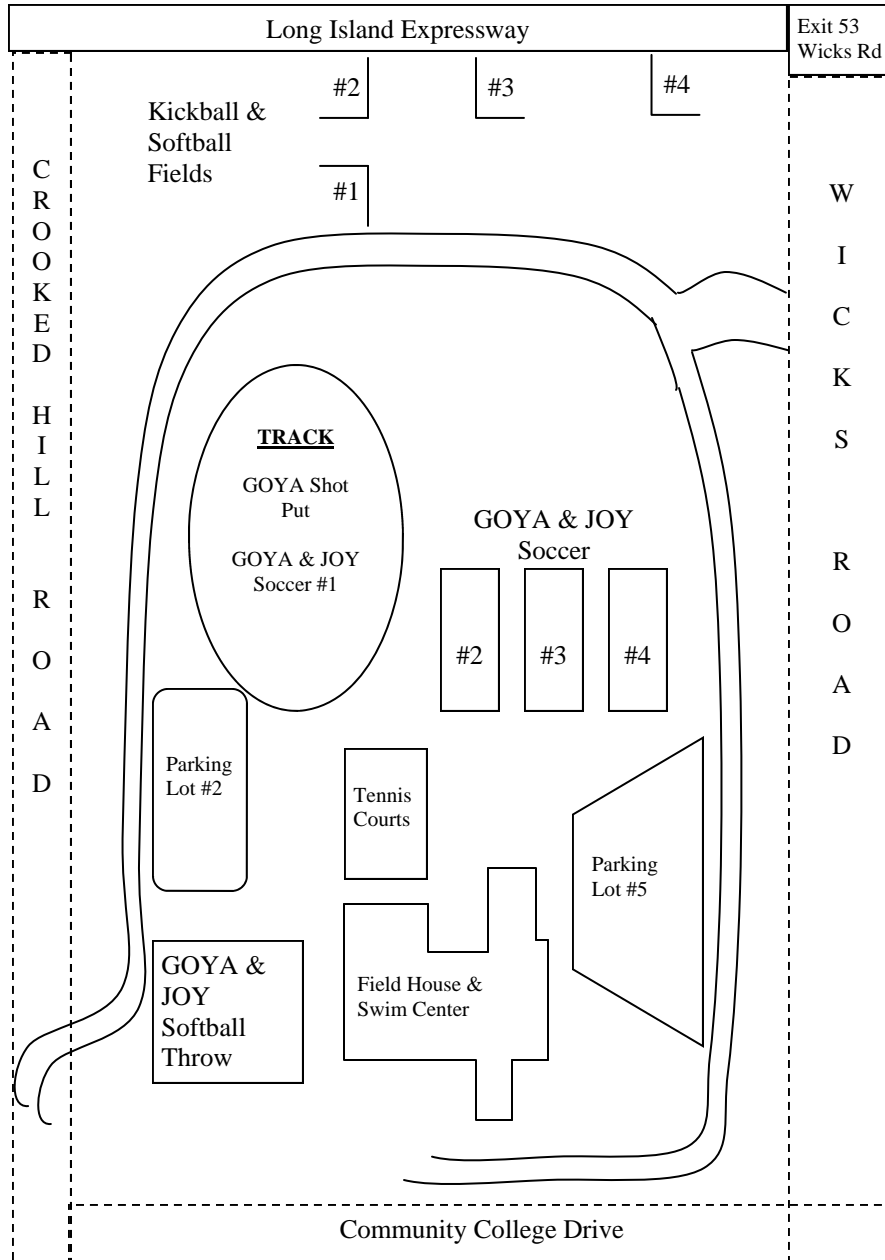

Suffolk County Community College Outdoor Map

ENTRANCE FROM ARENA PARKING